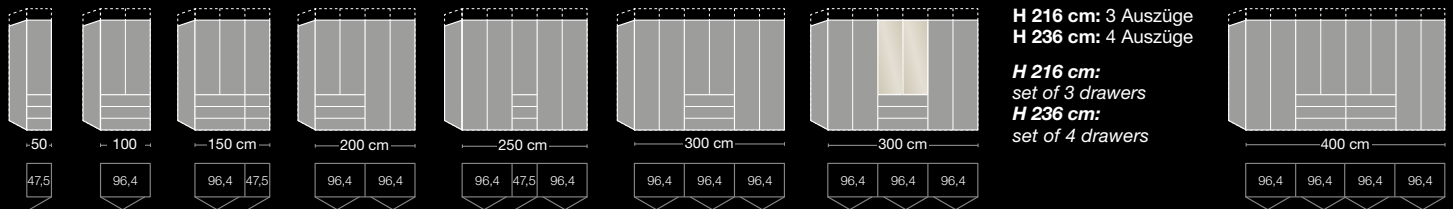

Gleittüren-Panorama-Funktionsschränke teilweise mit Spiegel | *Bi-folding panorama combination door wardrobes partially with mirror*

Schrank-Höhen
(ohne Passepartout-Rahmen): 216 und 236 cm
Schrank-Tiefe: 58 cm

Schränke in den Breiten 50 und 100 cm wahlweise mit Türanschlag rechts oder links.

Heights of wardrobes
(without passe-partout frame): 216 and 236 cm
Depth of wardrobes: 58 cm

Wardrobes 50 cm and 100 cm wide optional inged left or right.